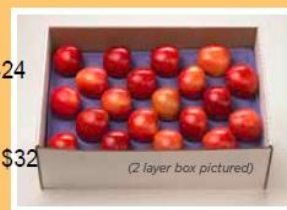

1 & 2-Layer Boxes

Hand-packed, just for you.

Granny Smith Apples
1 layer - 20 apples \$26
(approx. weight 9 lbs.)

Granny Smith Apples
2 layers - 40 apples \$40
(approx. weight 18 lbs.)

Red Delicious Apples
1 layer - 20 apples \$24
(approx. weight 9 lbs.)

Red Delicious Apples
2 layers - 40 apples \$32
(approx. weight 18 lbs.)

D'Anjou Pears
1 layer - 20 pears \$26
(approx. weight 9 lbs.)

D'Anjou Pears
2 layers - 40 pears \$32
(approx. weight 18 lbs.)

Braeburn Apples
1 layer - 20 apples \$24
(approx. weight 9 lbs.)

Braeburn Apples
2 layers - 40 apples \$32
(approx. weight 18 lbs.)

Golden Delicious Apples
1 layer - 20 apples \$27
(approx. weight 9 lbs.)

Golden Delicious Apples
2 layers - 40 apples \$33
(approx. weight 18 lbs.)