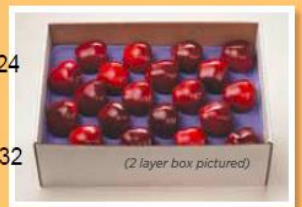

1 & 2-Layer Boxes

Hand-packed, just for you.

Granny Smith Apples
1 layer - 20 apples \$26
(approx. weight 9 lbs.)

Granny Smith Apples
2 layers - 40 apples \$40
(approx. weight 18 lbs.)

Red Delicious Apples
1 layer - 20 apples \$24
(approx. weight 9 lbs.)

Red Delicious Apples
2 layers - 40 apples \$32
(approx. weight 18 lbs.)

D'Anjou Pears
1 layer - 20 pears \$26
(approx. weight 9 lbs.)

D'Anjou Pears
2 layers - 40 pears \$32
(approx. weight 18 lbs.)

Braeburn Apples
1 layer - 20 apples \$24
(approx. weight 9 lbs.)