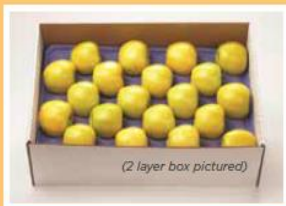

1 & 2-Layer Boxes

Hand-packed, just for you.

Granny Smith Apples
1 layer - 20 apples \$26
(approx. weight 9 lbs.)

Granny Smith Apples
2 layers - 40 apples \$40
(approx. weight 18 lbs.)

Red Delicious Apples
1 layer - 20 apples \$24
(approx. weight 9 lbs.)

Red Delicious Apples
2 layers - 40 apples \$32
(approx. weight 18 lbs.)

D'Anjou Pears
1 layer - 20 pears \$26
(approx. weight 9 lbs.)

D'Anjou Pears
2 layers - 40 pears \$32
(approx. weight 18 lbs.)

Braeburn Apples
1 layer - 20 apples \$24
(approx. weight 9 lbs.)

Braeburn Apples
2 layers - 40 apples \$32
(approx. weight 18 lbs.)

Golden Delicious Apples
1 layer - 20 apples \$27
(approx. weight 9 lbs.)

Golden Delicious Apples
2 layers - 40 apples \$33
(approx. weight 18 lbs.)