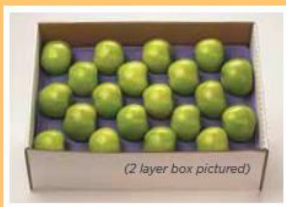

1-Layer Gift Boxes

We also offer bulk cartons of apples, oranges, grapefruit and pears.

L) Fruit Lover's Mix \$38
Mixture of Red Delicious Apples (5), Granny Smith Apples (4), Navel Oranges (10) & Red Grapefruit (6)
(approx. weight 15 lbs.)

LP) Treasure Chest \$36
Mixture of Red Delicious Apples (4), Braeburn Apples (3), D'Anjou Pears (6), Navel Oranges (8) & Red Grapefruit (4)
(approx. weight 15 lbs.)

Perfect for gift-giving!

S) Sweet & Tangy \$26
Mixture of Red Delicious Apples (3), Braeburn Apples (2), Navel Oranges (5) & Red Grapefruit (5)
(approx. weight 10 lbs.)

SP) Bountiful Harvest \$26
Mixture of Red Delicious Apples (2), Braeburn Apples (2), D'Anjou Pears (4), Navel Oranges (4) & Red Grapefruit (3)
(approx. weight 10 lbs.)

SV) Tasteful Orchard \$28
Mixture of Honeycrisp Apples (2), McIntosh Apples (4), Navel Oranges (5), & D'Anjou Pears (4)
(approx. weight 10 lbs.)

1 & 2-Layer Boxes

Hand-packed, just for you.

Granny Smith Apples
1 layer - 20 apples \$26
(approx. weight 9 lbs.)

Granny Smith Apples
2 layers - 40 apples \$40
(approx. weight 18 lbs.)

Red Delicious Apples
1 layer - 20 apples \$24
(approx. weight 9 lbs.)