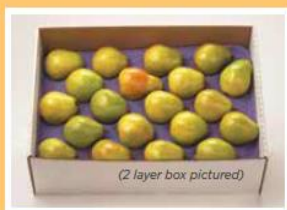

SP) Bountiful Harvest \$26
Mixture of Red Delicious Apples (2), Braeburn Apples (2), D'Anjou Pears (4), Navel Oranges (4) & Red Grapefruit (3)
(approx. weight 10 lbs.)

SV) Tasteful Orchard \$28
Mixture of Honeycrisp Apples (2), McIntosh Apples (4), Navel Oranges (5), & D'Anjou Pears (4)
(approx. weight 10 lbs.)

1 & 2-Layer Boxes

Hand-packed, just for you.

Granny Smith Apples
1 layer - 20 apples \$26
(approx. weight 9 lbs.)

Granny Smith Apples
2 layers - 40 apples \$40
(approx. weight 18 lbs.)

Red Delicious Apples
1 layer - 20 apples \$24
(approx. weight 9 lbs.)

Red Delicious Apples
2 layers - 40 apples \$32
(approx. weight 18 lbs.)

D'Anjou Pears
1 layer - 20 pears \$26
(approx. weight 9 lbs.)

D'Anjou Pears
2 layers - 40 pears \$32
(approx. weight 18 lbs.)

Braeburn Apples
1 layer - 20 apples \$24
(approx. weight 9 lbs.)